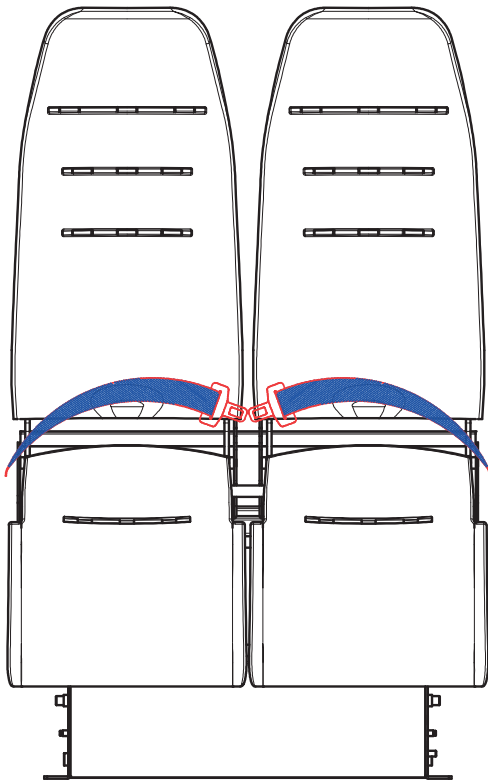

SEGE SPECIAL 021 DOUBLE M3

WE
MANUFACTURE
COMFORT
&
SAFETY

TECHNICAL DRAWING (FRONT VIEW)

TECHNICAL DRAWING (SIDE VIEW)

ÖZELLİKLER	FEATURES	CARACTERÍSTICAS	DIE OPTION
Sabit Arkalık	Fixed Backrest	Respaldo Fijo	Fix Rücklehne
3N/2N Kemer	3P/2P Seat Belt	3P/2P Cinturón	3P/2P Sicherheitsgurt