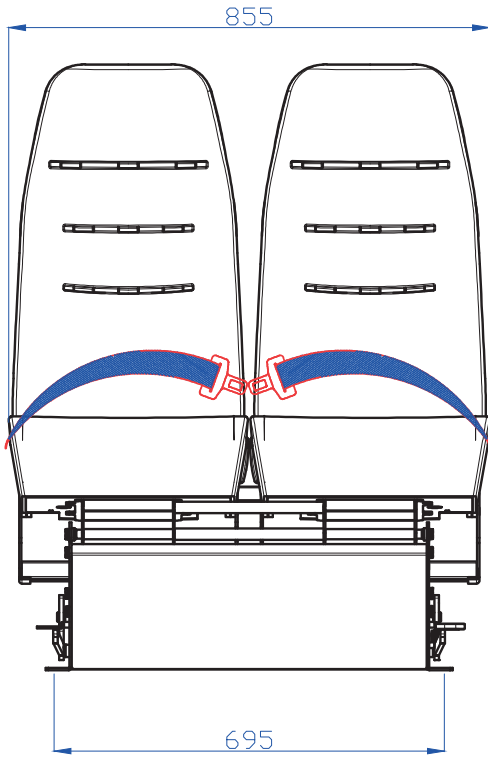

SEGE SPECIAL 021 DOUBLE M3

WE
MANUFACTURE
COMFORT
&
SAFETY

TECHNICAL DRAWING (FRONT VIEW)

TECHNICAL DRAWING (SIDE VIEW)

ÖZELLİKLER	FEATURES	CARACTERÍSTICAS	DIE OPTION
Sabit Arkalık	Fixed Backrest	Respaldo Fijo	Fix Rücklehne
3N/2N Kemer	3P/2P Seat Belt	3P/2P Cinturón	3P/2P Sicherheitsgurt