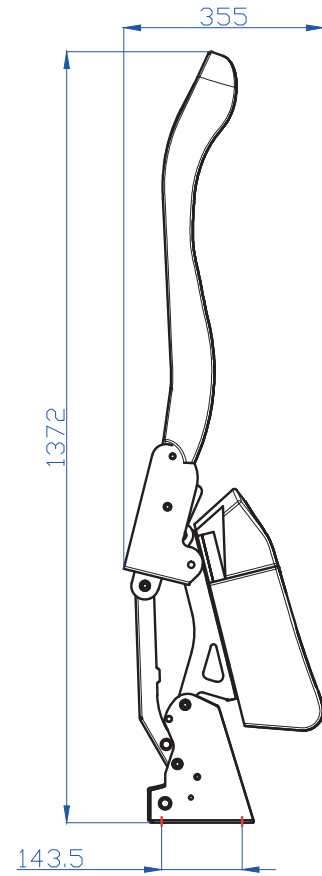

SEGE SPECIAL 021 DOUBLE M3

WE
MANUFACTURE
COMFORT
&
SAFETY

TECHNICAL DRAWING (FRONT VIEW)

TECHNICAL DRAWING (SIDE VIEW)

ÖZELLİKLER	FEATURES	CARACTERÍSTICAS	DIE OPTION
Sabit Arkalık	Fixed Backrest	Respaldo Fijo	Fix Rücklehne
3N/2N Kemer	3P/2P Seat Belt	3P/2P Cinturón	3P/2P Sicherheitsgurt