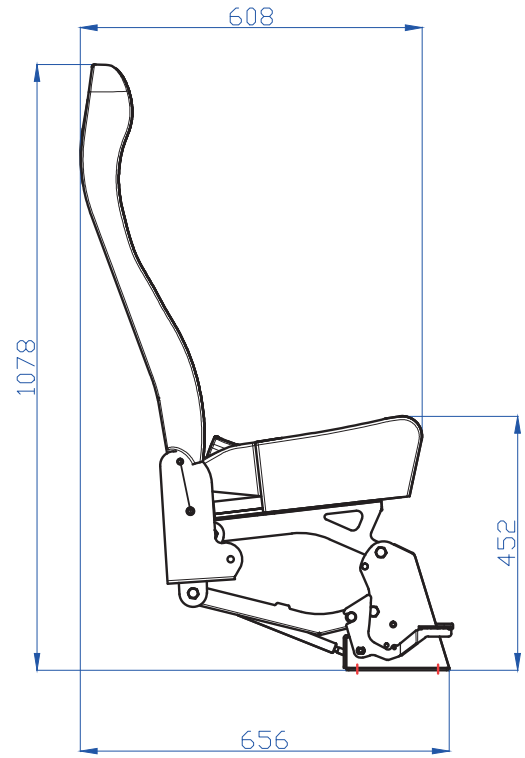

SEGE SPECIAL 021 DOUBLE M3

WE
MANUFACTURE
COMFORT
&
SAFETY

TECHNICAL DRAWING (FRONT VIEW)

TECHNICAL DRAWING (SIDE VIEW)

ÖZELLİKLER	FEATURES	CARACTERÍSTICAS	DIE OPTION
Sabit Arkalık	Fixed Backrest	Respaldo Fijo	Fix Rücklehne
3N/2N Kemer	3P/2P Seat Belt	3P/2P Cinturón	3P/2P Sicherheitsgurt